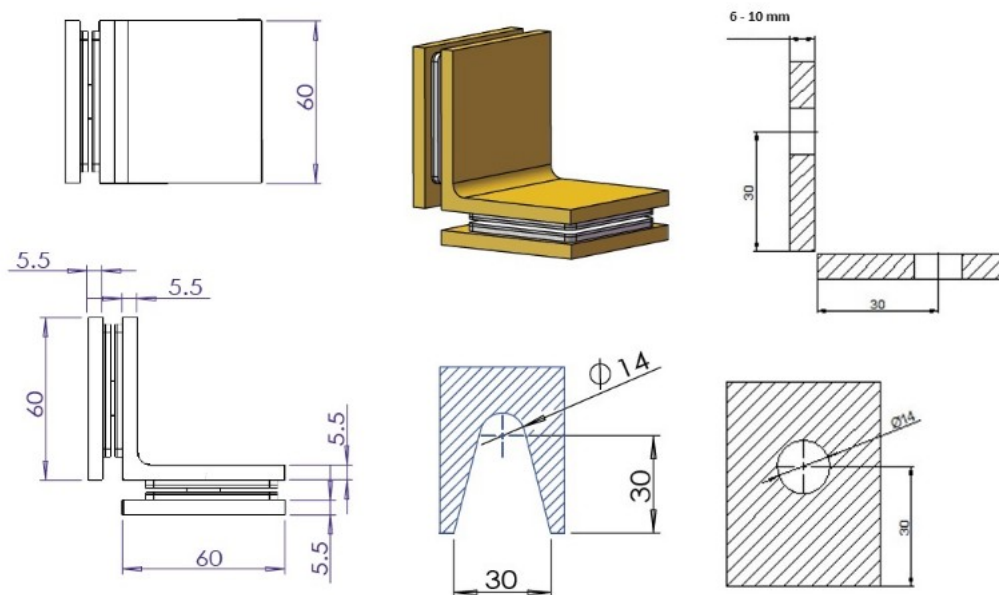

PRODUCT SHEET

Description:

Glass Clamp "Lima", 90DG, Brushed Brass, Glass/Glass, 60x60x 20,5mm, 6-10mm Glass, Glass Mounted By $\varnothing$ 14mm Drilling, Hidden, Screws, Brass, Alu & SS-304 Material

Item number:

15.26.840-6

Units	Box	Carton	HS Code	Barcode
Pcs.			8302419000	
				5704866519465

SISO A/S

Mileparken 11
DK-2740 Skovlunde
Denmark
VAT: 24786013

Phone +45 45 830 900

www.siso.dk
siso@siso.dk

Danske Bank
Nytorv Branch
Copenhagen
SWIFT: DABADKKK

Account no.
4180 3112 112936
IBAN Account
DK7230003112112936